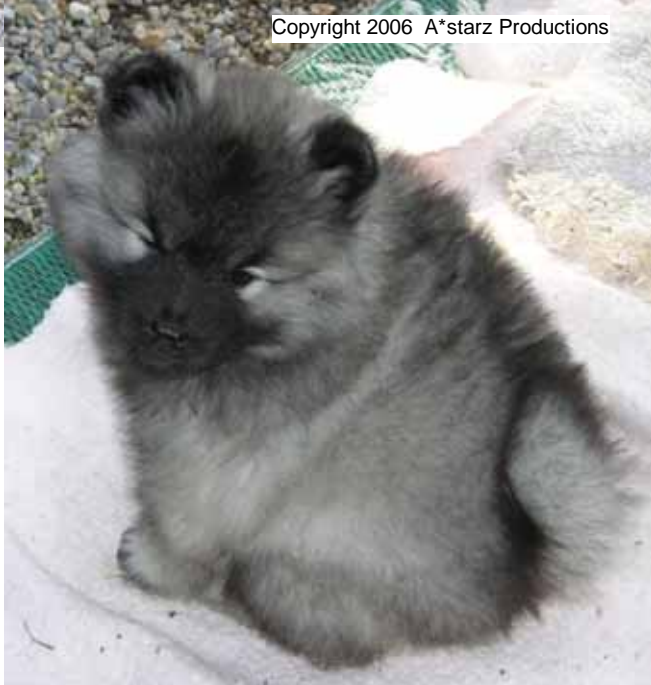

# Satine + Cruiser Pups

Pictured at 7 weeks of age - 10/1/2006

GIRLS!

L-R: Blue, Pink, Red

BOYS!

L-R: White, Green

Red Girl

Pink Girl

Green Boy

Blue Girl

White Boy